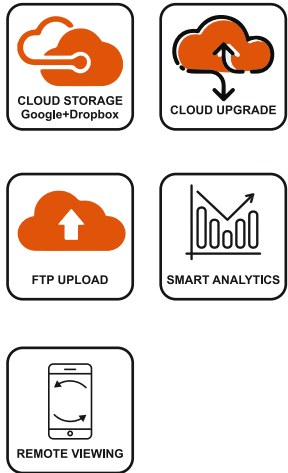

64 CHANNEL H.265+ NVR

SPECIFICATION		SIP-9S-8HD-64
	Chipset	Hi3536
Video & Audio Input	IP Video Input	64ch
	Audio Input	Two Way Talk 1-ch, RCA
Video & Audio Output	HDMI	2ch, Resolution:4K(3840×2160)/30Hz,1920×1080/60Hz,1440×900/60Hz,1280×1024/60Hz, 1280×720/60Hz,1024×768/60Hz1CH HDMI only 1080P, the other one is up to 4K
	VGA	1ch, Resolution: 1920×1080/60Hz, 1440×900/60Hz, 1280×1024/60Hz, 1280×720/60Hz,1024×768/60Hz
	Audio Output	2-ch, RCA
Recording	Compression	H.265+/H.265/H.264+/H.264
	Resolution	8MP/5MP/4MP/3MP/1080P/720P/D1/CIF /QCIF
Playback & Backup	Playback Resolution	8MP/5MP/4MP/3MP/1080P/720P/D1/CIF /QCIF
	Decoding Capability	16ch@1080P
	Playback Mode	Smart Playback/Normal/Time Division/ Label/ Event/ Picture Playback
	Backup Mode	USB Device/Network/eSATA
Advanced Features	Smart Detection	Line crossing, Area Intrusion, Region Entrance, Region Exiting, Fast moving, Unattached Object, Object Missing, Face Detection
	Smart Playback	Face detection/Line Crossing/Are Intrution/Motion Detection
	Cloud Storage	Support
	Cloud Upgrade	Support
Network	Income Bandwidth	320Mbps
	Output Bandwidth	256Mbps
	Ethernet	2 x RJ-45 10 /100 /1000 Mbps self-adaptive Ethernet interface
	Network Function	HTTPs, HTTP, TCP/IP, IPv4, UPnP, RTSP,UDP, SMTP, SNMP, Multicast, NTP, DHCP, DNS, IP Filter, DDNS, FTP, P2P, ONVIF
	Smart Phone	IOS(iPhone, iPad), Android(Phone, Pad)
Hard Disk	SATA	8 SATA interface
	Capacity	Up to 8TB capacity for each HDD
External Interface	USB Interface	Front panel: 2 × USB 2.0 / Rear panel: 1 × USB 3.0
	eSata	1 x eSATA
	RS 485	2
	Alarm In	16-ch
	Alarm Out	4ch
General	Power Supply	AC 100~240V 30W
	Power Consumption	≤30W(without HDD)
	Working Environment	0°C~+55°C / 10%~90%RH
	Dimension (W×D×H)	440×452×90mm
	Weight	7.8kg