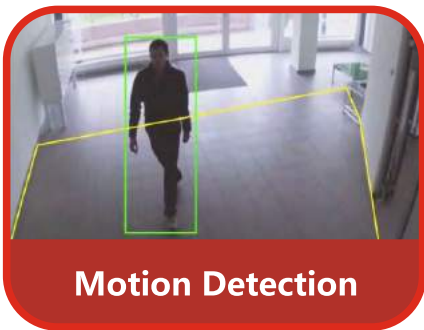

Motion Detection