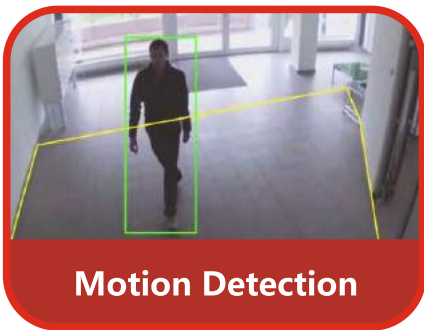

Motion Detection