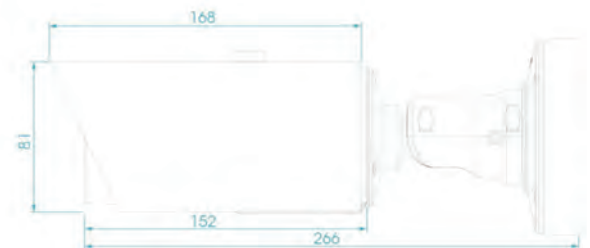

Dimension (mm)

Supported Browser

IP Video Surveillance Solution

Specification

SPRO-W4SIP-70M

Camera	Image Sensor	1/3" Progressive Scan CMOS
	Min. Illumination	Color: 0.008Lux @F1.2, B/W: 0Lux with IR on
	WDR	Super WDR up to 120dB
	Lens	Motorized 7 ~ 22mm
	Shutter Time	1/100000s~1/5s
	IR Distance	Up to 70m
	Day&Night	ICR Filter Auto Switch
Video	Max Image Resolution	2592*1520
	Frame Rate	20fps(2592×1520),
		25fps(2304×1296),
		25fps(1920×1080),
		25fps(1280×960),
		25fps(1280×720),
	25fps(704×576)	
Video Compression	H.265(HEVC)/H.264/MJPEG	
Video Bit Rate	16Kbps~16Mbps(CBR/VBR Adjustable)	
Image Setting	Brightness/Contrast/Saturation/Sharpness	
Network	Ethernet	1*RJ45 10M/100M Ethernet Port
	Network Storage	NAS(Support NFS, SMB/CIFS)
	Protocol	TCP/IP, UDP, RTP, RTSP, RTCP, HTTP, HTTPS, DNS, DDNS, DHCP, FTP, NTP, SMTP, SNMP, UPnP, SIP, IPv6, PPPoE, VLAN
Audio	Audio Compression	G.711/AAC
	Audio I/O	1/1
System	Alarm I/O	1/1
	Storage	Support Micro SD/SDHC/SDXC, up to 64G
	Advanced Function	Motion Detection, Privacy Masking, Backlight Compensation, 3D-DNR, ROI
	SIP/VoIP Support	Yes, Voice & Video-over-IP
	Event Trigger	Motion Detection, Network Disconnection, etc.
	Event Action	FTP Upload/ SMTP Upload/ SD Card Record/SIP Phone
	System Compatibility	ONVIF Profile S
General	Power Supply	PoE/ DC12V±10%
	Weather Proof	Up to IP67 Rating for Weather-resistant