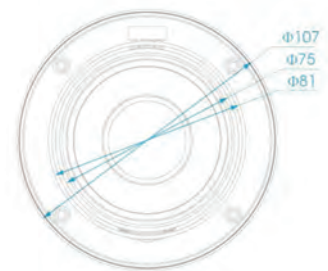

4 Megapixel H.265
Motorized

Network Pro Bullet Camera

SPRO-W4SIP-70M (4.0MP)

Key Features

- 0.008Lux Starlight
- Super WDR up to 140dB
- H.265 High Efficiency Video Coding
- Integrated Motorized Varifocal Lens (Auto Focus)
- Built-in ICR Filter for Day/Night switching
- 3D-DNR, Privacy Masking and Motion Detection
- Micro SD/SDHC/SDXC card local storage support
- Built-in efficient IR LEDs, IR distance up to 70m
- Weather-proof IP67 Rated Housing
- Built-in 802.3af Compliant PoE
- Support ONVIF Profile S

Dimension (mm)

Supported Browser

IP Video Surveillance Solution

Specification

SPRO-W4SIP-70M

Camera	Image Sensor	1/3" Progressive Scan CMOS
	Min. Illumination	Color: 0.008Lux @F1.2, B/W: 0Lux with IR on
	WDR	Super WDR up to 120dB
	Lens	Motorized 7 ~ 22mm
	Shutter Time	1/100000s~1/5s
	IR Distance	Up to 70m
	Day&Night	ICR Filter Auto Switch
Video	Max Image Resolution	2592*1520
	Frame Rate	20fps(2592×1520),
		25fps(2304×1296),
		25fps(1920×1080),
		25fps(1280×960),
		25fps(1280×720),
	25fps(704×576)	
Video Compression	H.265(HEVC)/H.264/MJPEG	
Video Bit Rate	16Kbps~16Mbps(CBR/VBR Adjustable)	
Image Setting	Brightness/Contrast/Saturation/Sharpness	
Network	Ethernet	1*RJ45 10M/100M Ethernet Port
	Network Storage	NAS(Support NFS, SMB/CIFS)
	Protocol	TCP/IP, UDP, RTP, RTSP, RTCP, HTTP, HTTPS, DNS, DDNS, DHCP, FTP, NTP, SMTP, SNMP, UPnP, SIP, IPv6, PPPoE, VLAN
Audio	Audio Compression	G.711/AAC
	Audio I/O	1/1
System	Alarm I/O	1/1
	Storage	Support Micro SD/SDHC/SDXC, up to 64G
	Advanced Function	Motion Detection, Privacy Masking, Backlight Compensation, 3D-DNR, ROI
	SIP/VoIP Support	Yes, Voice & Video-over-IP
	Event Trigger	Motion Detection, Network Disconnection, etc.
	Event Action	FTP Upload/ SMTP Upload/ SD Card Record/SIP Phone
	System Compatibility	ONVIF Profile S
General	Power Supply	PoE/ DC12V±10%
	Weather Proof	Up to IP67 Rating for Weather-resistant