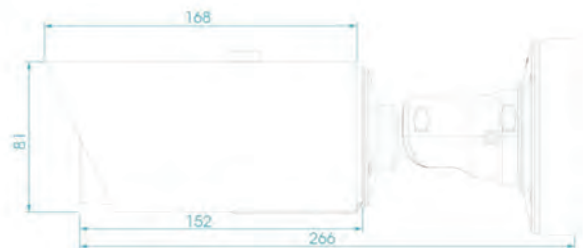

4 Megapixel H.265
Motorized

Network Pro Bullet Camera

SPRO-W4SIP-35M (4.0MP)

Key Features

- 0.008Lux Starlight
- Super WDR up to 140dB
- H.265 High Efficiency Video Coding
- Integrated Motorized Varifocal Lens (Auto Focus)
- Built-in ICR Filter for Day/Night switching
- 3D-DNR, Privacy Masking and Motion Detection
- Micro SD/SDHC/SDXC card local storage support
- Built-in efficient IR LEDs, IR distance up to 35m
- Weather-proof Ip66 Rated Housing
- Built-in 802.3af Compliant PoE
- Support ONVIF Profile S

Dimension (mm)

Supported Browser

IP Video Surveillance Solution

Specification

SPRO-W4SIP-35M

Camera	Image Sensor	1/3" Progressive Scan CMOS
	Min. Illumination	Color: 0.008Lux @F1.2, B/W: 0Lux with IR on
	WDR	Super WDR up to 140dB
	Lens	Motorized 2.8 ~ 12mm
	Field of View	H78.4°~H26.2°(2.8~12mm)
	Shutter Time	1/100000s~1/5s
	IR Distance	Up to 35m
	Day&Night	ICR Filter Auto Switch
Video	Max Image Resolution	2592*1520
	Frame Rate	20fps(2592×1520),
		25fps(2304×1296),
		25fps(1920×1080),
		25fps(1280×960),
		25fps(1280×720),
		25fps(704×576)
Video Compression	H.265(HEVC)/H.264/MJPEG	
Video Bit Rate	16Kbps~16Mbps(CBR/VBR Adjustable)	
Image Setting	Brightness/Contrast/Saturation/Sharpness	
Network	Ethernet	1*RJ45 10M/100M Ethernet Port
	Network Storage	NAS(Support NFS, SMB/CIFS)
	Protocol	TCP/IP, UDP, RTP, RTSP, RTCP, HTTP, HTTPS,
		DNS, DDNS, DHCP, FTP, NTP, SMTP, SNMP, UPnP, SIP, IPv6, PPPoE, VLAN
Audio	Audio Compression	G.711/AAC
	Audio I/O	1/1
System	Alarm I/O	1/1
	Storage	Support Micro SD/SDHC/SDXC, up to 64G
	Advanced Function	Motion Detection, Privacy Masking, Backlight Compensation, 3D-DNR, ROI
	SIP/VoIP Support	Yes, Voice & Video-over-IP
	Event Trigger	Motion Detection, Network Disconnection, etc.
	Event Action	FTP Upload/ SMTP Upload/ SD Card Record/SIP Phone
	System Compatibility	ONVIF Profile S
General	Power Supply	PoE/ DC12V±10%
	Weather Proof	Up to IP67 Rating for Weather-resistant