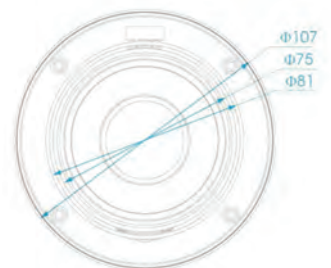

4 Megapixel H.265
Motorized

Network Pro Bullet Camera

SPRO-W4SIP-35M (4.0MP)

Key Features

- 0.008Lux Starlight
- Super WDR up to 140dB
- H.265 High Efficiency Video Coding
- Integrated Motorized Varifocal Lens (Auto Focus)
- Built-in ICR Filter for Day/Night switching
- 3D-DNR, Privacy Masking and Motion Detection
- Micro SD/SDHC/SDXC card local storage support
- Built-in efficient IR LEDs, IR distance up to 35m
- Weather-proof Ip66 Rated Housing
- Built-in 802.3af Compliant PoE
- Support ONVIF Profile S

Dimension (mm)

Supported Browser

IP Video Surveillance Solution

Specification

SPRO-W4SIP-35M

Camera	Image Sensor	1/3" Progressive Scan CMOS
	Min. Illumination	Color: 0.008Lux @F1.2, B/W: 0Lux with IR on
	WDR	Super WDR up to 140dB
	Lens	Motorized 2.8 ~ 12mm
	Field of View	H78.4°~H26.2°(2.8~12mm)
	Shutter Time	1/100000s~1/5s
	IR Distance	Up to 35m
	Day&Night	ICR Filter Auto Switch
Video	Max Image Resolution	2592*1520
	Frame Rate	20fps(2592×1520),
		25fps(2304×1296),
		25fps(1920×1080),
		25fps(1280×960),
		25fps(1280×720),
		25fps(704×576)
Video Compression	H.265(HEVC)/H.264/MJPEG	
Video Bit Rate	16Kbps~16Mbps(CBR/VBR Adjustable)	
Image Setting	Brightness/Contrast/Saturation/Sharpness	
Network	Ethernet	1*RJ45 10M/100M Ethernet Port
	Network Storage	NAS(Support NFS, SMB/CIFS)
	Protocol	TCP/IP, UDP, RTP, RTSP, RTCP, HTTP, HTTPS,
		DNS, DDNS, DHCP, FTP, NTP, SMTP, SNMP, UPnP, SIP, IPv6, PPPoE, VLAN
Audio	Audio Compression	G.711/AAC
	Audio I/O	1/1
System	Alarm I/O	1/1
	Storage	Support Micro SD/SDHC/SDXC, up to 64G
	Advanced Function	Motion Detection, Privacy Masking, Backlight Compensation, 3D-DNR, ROI
	SIP/VoIP Support	Yes, Voice & Video-over-IP
	Event Trigger	Motion Detection, Network Disconnection, etc.
	Event Action	FTP Upload/ SMTP Upload/ SD Card Record/SIP Phone
	System Compatibility	ONVIF Profile S
General	Power Supply	PoE/ DC12V±10%
	Weather Proof	Up to IP67 Rating for Weather-resistant