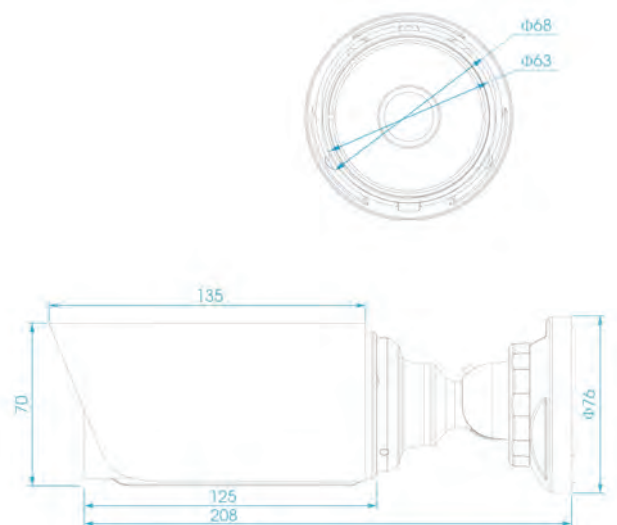

Dimension (mm)

Supported Browser

IP Video Surveillance Solution

Specification	S-W2SIP-F	S-W4SIP-F	
Camera	Image Sensor	1/3" Progressive Scan CMOS	
	Min. Illumination	Color: 0.008Lux @F1.2, B/W: 0Lux with IR on	
	WDR	Super WDR up to 120dB	
	Lens	3.6mm	
	Field of View	H74°	
	Shutter Time	1/100000s~1/5s	
	IR Distance	Up to 20m	
	Day&Night	ICR Filter Auto Switch	
Video	Max Image Resolution	1920×1080	2592*1520
	Frame Rate	25fps(1920×1080),	20fps(2592×1520),
		25fps(1280×960),	25fps(2304×1296),
		25fps(1280×720),	25fps(1920×1080),
		25fps(704×576)	25fps(1280×960),
			25fps(1280×720),
		25fps(704×576)	
Video Compression	H.265(HEVC)/H.264/MJPEG		
Video Bit Rate	16Kbps~16Mbps(CBR/VBR Adjustable)		
Image Setting	Brightness/Contrast/Saturation/Sharpness		
Network	Ethernet	1*RJ45 10M/100M Ethernet Port	
	Network Storage	NAS(Support NFS, SMB/CIFS)	
	Protocol	TCP/IP, UDP, RTP, RTSP, RTCP, HTTP, HTTPS, DNS, DDNS, DHCP, FTP, NTP, SMTP, SNMP, UPnP, SIP, IPv6, PPPoE, VLAN	
System	Storage	Support Micro SD/SDHC/SDXC, up to 64G	
	Advanced Function	Motion Detection, Privacy Masking, Backlight Compensation, 3D-DNR, ROI	
	SIP/VoIP Support	Yes, Voice & Video-over-IP	
	Event Trigger	Motion Detection, Network Disconnection, etc.	
	Event Action	FTP Upload/ SMTP Upload/ SD Card Record/SIP Phone	
	System Compatibility	ONVIF Profile S	
General	WDR	Supported (120dB)	
	Power Supply	PoE/ DC12V±10%	
	Power Consumption	5.5W MAX, 9.5W MAX (With IR on)	
	Weather Proof	Up to IP67 Rating for Weather-resistant	
	Weight	765g	