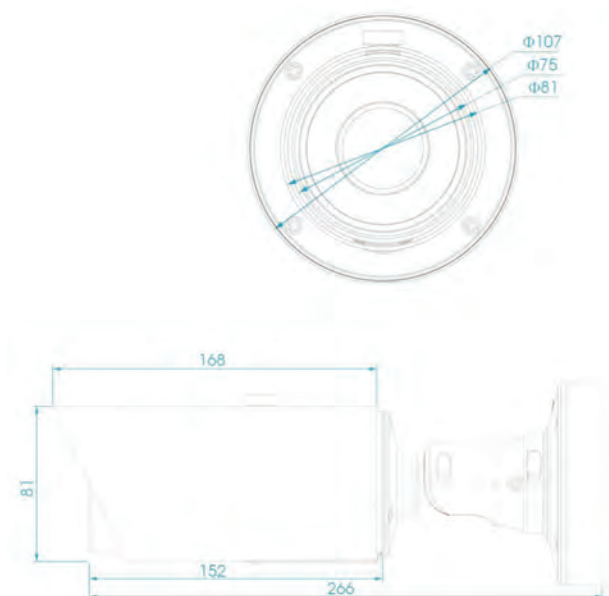

Supported Browser

Dimension (mm)

IP Video Surveillance Solution

Specification	S-W2SIP-70M	S-W4SIP-70M	
Camera	Image Sensor	1/3" Progressive Scan CMOS	
	Min. Illumination	Color: 0.008Lux @F1.2, B/W: 0Lux with IR on	
	WDR	Super WDR up to 120dB	
	Lens	Motorized 7 ~ 22mm	
	Field of View	H38°~H12°	
	Shutter Time	1/100000s~1/5s	
	IR Distance	Up to 70m	
	Day&Night	ICR Filter Auto Switch	
Video	Max Image Resolution	1920*1080	2592*1520
	Frame Rate	25fps(1920×1080),	20fps(2592×1520),
		25fps(1280×960),	25fps(2304×1296),
		25fps(1280×720),	25fps(1920×1080),
		25fps(704×576)	25fps(1280×960),
	Video Compression	H.265(HEVC)/H.264/MJPEG	
Video Bit Rate	16Kbps~16Mbps(CBR/VBR Adjustable)		
Image Setting	Brightness/Contrast/Saturation/Sharpness		
Network	Ethernet	1*RJ45 10M/100M Ethernet Port	
	Network Storage	NAS(Support NFS, SMB/CIFS)	
	Protocol	TCP/IP, UDP, RTP, RTSP, RTCP, HTTP, HTTPS, DNS, DDNS, DHCP, FTP, NTP, SMTP, SNMP, UPnP, SIP, IPv6, PPPoE, VLAN	
System	Storage	Support Micro SD/SDHC/SDXC, up to 64G	
	Advanced Function	Motion Detection, Privacy Masking, Backlight Compensation, 3D-DNR, ROI	
	SIP/VoIP Support	Yes, Voice & Video-over-IP	
	Event Trigger	Motion Detection, Network Disconnection, etc.	
	Event Action	FTP Upload/ SMTP Upload/ SD Card Record/SIP Phone	
	System Compatibility	ONVIF Profile S	
General	Power Supply	PoE/ DC12V±10%	
	Power Consumption	5.5W MAX, 9.5W MAX (With IR on)	
	Weather Proof	Up to IP67 Rating for Weather-resistant	
	Weight	820g	