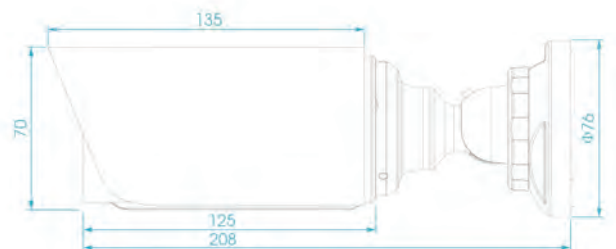

Dimension (mm)

Supported Browser

IP Video Surveillance Solution

Specification	S-W2SIP-35M	S-W4SIP-35M	
Camera	Image Sensor	1/3" Progressive Scan CMOS	
	Min. Illumination	Color: 0.008Lux @F1.2, B/W: 0Lux with IR on	
	WDR	Super WDR up to 120dB	
	Lens	Motorized 2.8 ~ 12mm	
	Field of View	H78.4°~H26.2°(2.8~12mm)	
	Shutter Time	1/100000s~1/5s	
	IR Distance	Up to 35m	
	Day&Night	ICR Filter Auto Switch	
Video	Max Image Resolution	1920*1080	2592*1520
	Frame Rate	25fps(1920×1080),	20fps(2592×1520),
		25fps(1280×960),	25fps(2304×1296),
		25fps(1280×720),	25fps(1920×1080),
		25fps(704×576)	25fps(1280×960),
			25fps(1280×720),
		25fps(704×576)	
Video Compression	H.265(HEVC)/H.264/MJPEG		
Video Bit Rate	16Kbps~16Mbps(CBR/VBR Adjustable)		
Image Setting	Brightness/Contrast/Saturation/Sharpness		
Network	Ethernet	1*RJ45 10M/100M Ethernet Port	
	Network Storage	NAS(Support NFS, SMB/CIFS)	
	Protocol	TCP/IP, UDP, RTP, RTSP, RTCP, HTTP, HTTPS, DNS, DDNS, DHCP, FTP, NTP, SMTP, SNMP, UPnP, SIP, IPv6, PPPoE, VLAN	
System	Storage	Support Micro SD/SDHC/SDXC, up to 64G	
	Advanced Function	Motion Detection, Privacy Masking, Backlight Compensation, 3D-DNR, ROI	
	SIP/VoIP Support	Yes, Voice & Video-over-IP	
	Event Trigger	Motion Detection, Network Disconnection, etc.	
	Event Action	FTP Upload/ SMTP Upload/ SD Card Record/SIP Phone	
	System Compatibility	ONVIF Profile S	
General	Power Supply	PoE/ DC12V±10%	
	Power Consumption	5.5W MAX, 9.5W MAX (With IR on)	
	Weather Proof	Up to IP67 Rating for Weather-resistant	
	Weight	820g	