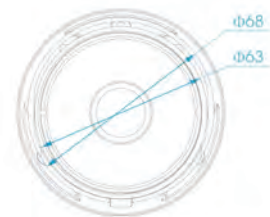

Dimension (mm)