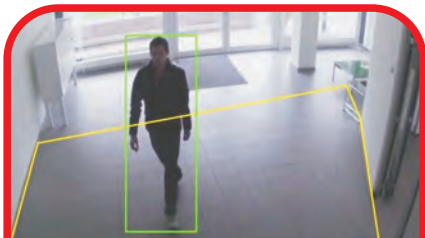

# Intelligent 5 In 1 XVR

with SMART ANALYTICS

*Get Alert on* any of the below situations

Network Disconnection

HDD Full

HDD Error

Motion Detection

No Video