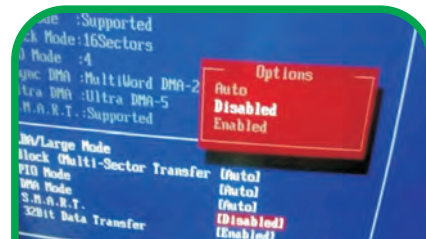

# Intelligent 5 In 1 XVR

with SMART ANALYTICS

*Get Alert on* any of the below situations

Network Disconnection

HDD Full

HDD Error

Motion Detection

No Video

## Smart Analytics Alert

Virtual Fencing

Defence Zone

Restricted Zone

Smart Analytics Supported

4 Channel DVR	8 Channel DVR	16 Channel DVR
1 Channel	2 Channel	2 Channel

On Alert the Screen will Pop-up

Get All Alert on Email  
&  
Mobile APP