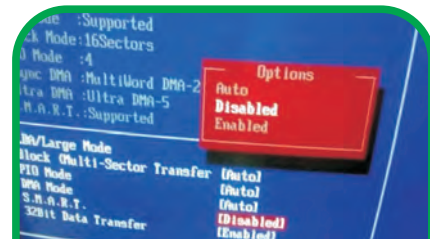

4 CH XVR (4 MP)

KEY FEATURES

- ▶ 4Ch Video Recording
- ▶ G.711A Audio Compression
- ▶ 4Ch BNC Video Input
- ▶ 4Ch RCA Audio Input

With
Smart Analytics

Supported Browser

www.secureeye.com

SPECIFICATION	S-4C1S-4M
Operating System	Embedded LINUX
Penta - Bird Technology	Supports AHD / HDCVI / HDTVI / CVBS / IP
Video Compression	H.264+ , H.264
Video Recording	Full 4ch AHD
Display Quality	Support 4MP/3MP/1920*1080, 1280*720, 1440*900, 1280*1024, 1024*768
Features	Auto AWB, Mirror, Reverse, No Colour, WDR, Corridor
Playback Quality	4MP/3MP/1080P/720P/D1
Encode / Decode Capacity	4*4MP / 4*4MP
Motion Detection	192(16*12) detection area: multi-level sensitivity
Audio Compression	G.711A
Recording Mode	Manual/alarm/dynamic detection/Timing
Play Back	1~4 channel playback, Local 4*4MP mode
Recording Storage	Local Hard disk, Network
Backup Mode	Network Backup, USB Hard Disk
Video Input	4ch BNC
Video Output	1ch VGA, 1ch HDMI
Audio Input	4ch RCA
Audio Output	1ch RCA
Net Interface	RJ45 10m/100m Adaptive Ethernet Port
PTZ Control	1 RS485; Support Multi PTZ Protocol
USB Interface	2 USB Interface
HDD Interface	1 SATA Up to 6TB
Smart Alert	No Video, HDD Error, HDD faulty, Motion Detection
Smart Analytics	Virtual fencing, Restricted Area, Defence Zone
Power Supply	12V DC
Working Temperature / Humidity	-10°C ~ 55°C / 10% ~ 90%

Intelligent 5 In 1 XVR

with SMART ANALYTICS

Get Alert on any of the below situations

Network Disconnection

HDD Full

HDD Error

Motion Detection

No Video

Supports
H.264+
TECHNOLOGY.
This Increases
30% ~ 40%
Storage Capacity
as Compare to H.264

Supported by All Channels

Smart Analytics Alert

Virtual Fencing

Defence Zone

Restricted Zone

Smart Analytics Supported