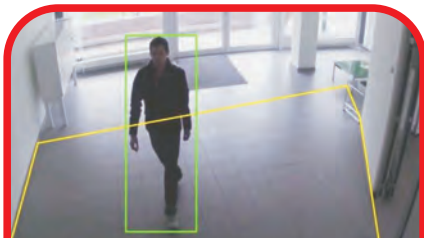

Intelligent 5 In 1 XVR

with SMART ANALYTICS

Get Alert on any of the below situations

Network Disconnection

HDD Full

HDD Error

Motion Detection

No Video