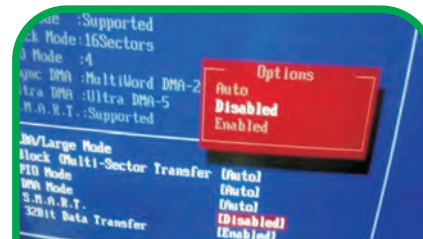

32 CH XVR (4 MP)

KEY FEATURES

- ▶ 32ch Video Recording
- ▶ G.711A Audio Compression
- ▶ 32ch BNC Video Input
- ▶ 8ch RCA Audio Input

With
Smart Analytics

Supported Browser

www.secureeye.com

SPECIFICATION	S-32C2S-4M
Operating System	Embedded LINUX
Penta - Bird Technology	Supports AHD / HDCVI / HDTVI / CVBS / IP
Video Compression	H.264+ , H.264
Video Recording	Full 32ch AHD
Display Quality	Support 4MP/3MP/1920*1080, 1280*720, 1440*900, 1280*1024, 1024*768
Features	Auto AWB, Mirror, Reverse, No Colour, WDR, Corridor
Playback Quality	4MP/3MP/1080P/720P/D1
Encode / Decode Capacity	32*4MP / 32*4MP
Motion Detection	192(16*12) detection area: multi-level sensitivity
Audio Compression	G.711A
Recording Mode	Manual/alarm/dynamic detection/Timing
Play Back	1~8 channel playback, Local 8*4MP mode
Recording Storage	Local Hard disk, Network
Backup Mode	Network Backup, USB Hard Disk
Video Input	32ch BNC
Video Output	1ch VGA, 1ch HDMI
Audio Input	8ch RCA
Audio Output	1ch RCA
Net Interface	RJ45 10m/100m Adaptive Ethernet Port
PTZ Control	1 RS485; Support Multi PTZ Protocol
USB Interface	2 USB Interface
HDD Interface	2 SATA Up to 6TB each
Smart Alert	No Video, HDD Error, HDD faulty, Motion Detection
Smart Analytics	Virtual fencing, Restricted Area, Defence Zone
Interface	Alarm IN : 8 Port / Alarm Out : 1 Port
Power Supply	12V DC
Working Temperature / Humidity	-10°C ~ 55°C / 10% ~ 90%

Intelligent 5 In 1 XVR

with SMART ANALYTICS

Get Alert on any of the below situations

Network Disconnection

HDD Full

HDD Error

Motion Detection

No Video

Supports
H.264+
TECHNOLOGY.
This Increases
30% ~ 40%
Storage Capacity
as Compare to H.264

Supported by All Channels

Smart Analytics Alert

Virtual Fencing

Defence Zone

Restricted Zone

Smart Analytics Supported