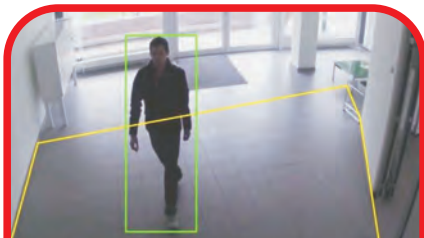

32 CH XVR (4 MP)

KEY FEATURES

- ▶ 32ch Video Recording
- ▶ G.711A Audio Compression
- ▶ 32ch BNC Video Input
- ▶ 8ch RCA Audio Input

With
Smart Analytics

Supported Browser

www.secureeye.com

SPECIFICATION	S-32C2S-4M
Operating System	Embedded LINUX
Penta - Bird Technology	Supports AHD / HDCVI / HDTVI / CVBS / IP
Video Compression	H.264+ , H.264
Video Recording	Full 32ch AHD
Display Quality	Support 4MP/3MP/1920*1080, 1280*720, 1440*900, 1280*1024, 1024*768
Features	Auto AWB, Mirror, Reverse, No Colour, WDR, Corridor
Playback Quality	4MP/3MP/1080P/720P/D1
Encode / Decode Capacity	32*4MP / 32*4MP
Motion Detection	192(16*12) detection area: multi-level sensitivity
Audio Compression	G.711A
Recording Mode	Manual/alarm/dynamic detection/Timing
Play Back	1~8 channel playback, Local 8*4MP mode
Recording Storage	Local Hard disk, Network
Backup Mode	Network Backup, USB Hard Disk
Video Input	32ch BNC
Video Output	1ch VGA, 1ch HDMI
Audio Input	8ch RCA
Audio Output	1ch RCA
Net Interface	RJ45 10m/100m Adaptive Ethernet Port
PTZ Control	1 RS485; Support Multi PTZ Protocol
USB Interface	2 USB Interface
HDD Interface	2 SATA Up to 6TB each
Smart Alert	No Video, HDD Error, HDD faulty, Motion Detection
Smart Analytics	Virtual fencing, Restricted Area, Defence Zone
Interface	Alarm IN : 8 Port / Alarm Out : 1 Port
Power Supply	12V DC
Working Temperature / Humidity	-10°C ~ 55°C / 10% ~ 90%

Intelligent 5 In 1 XVR

with SMART ANALYTICS

Get Alert on any of the below situations

Network Disconnection

HDD Full

HDD Error

Motion Detection

No Video